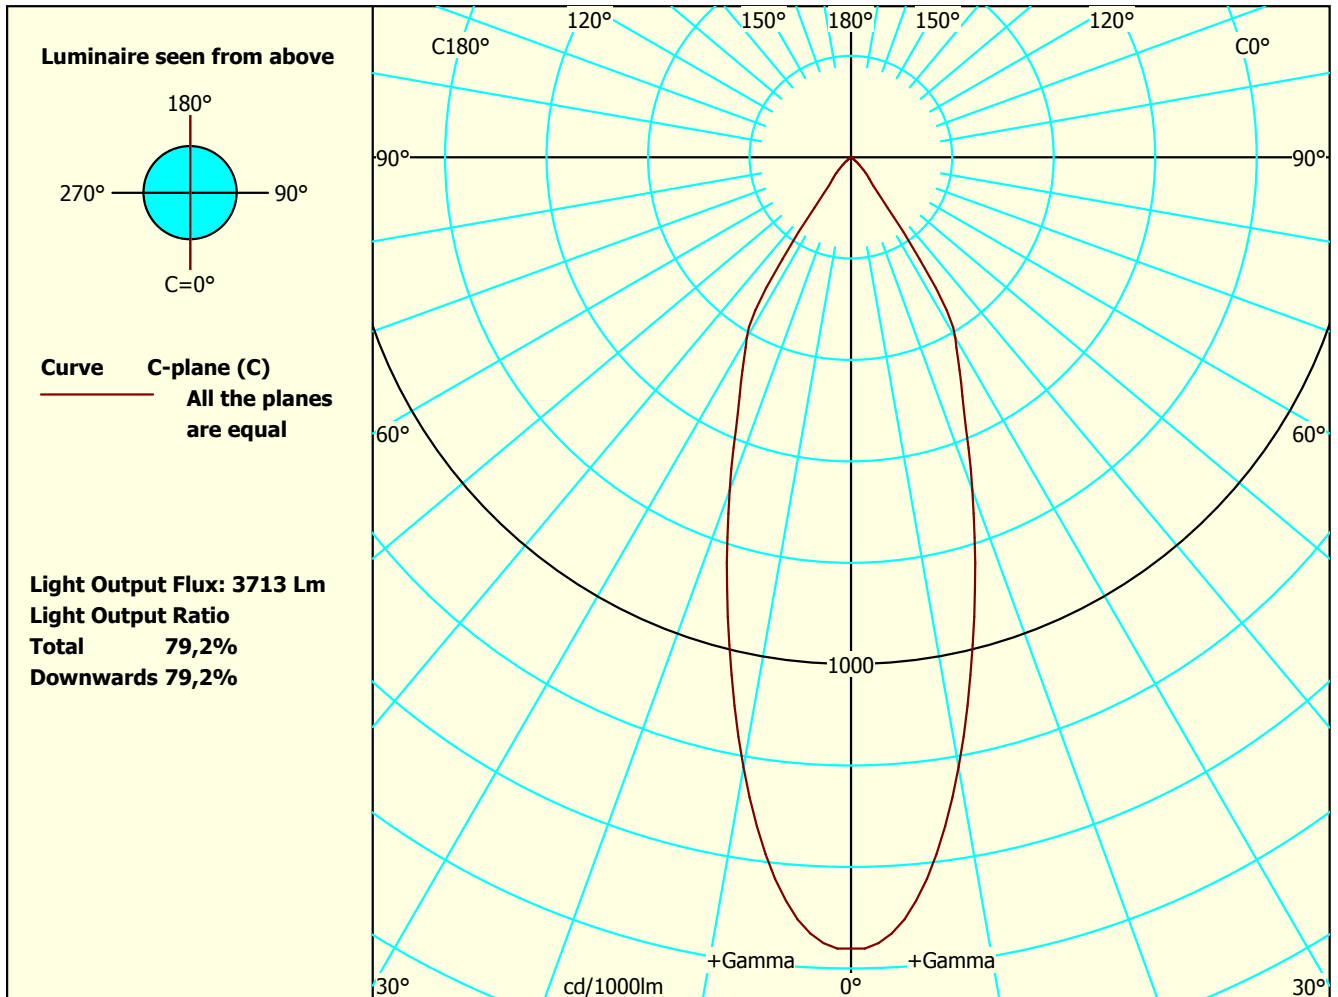

Focus Lighting AS

Luminaire: Turn_38grW_827

Type No.:

Test Report: VFR-180604-0120-MS

Date / name: 18-08-2020 - serial: 2316635689

Tilt-angle: 0°

Conv.factor: 1

File Name: Turn_38grW_827.ltd

Lightsources 1

Type: V18_27E4000-C-83_900mA

Total luminous flux: 4689 lm

Colour temp: 2700

CRI: 81.7

Watt total: 34,03 W

PhotoFiler/2010.10/EULumdat 1

Dimensions Luminous Physical

Length mm 166 180

Width (Circular=0) 0 0

Heigth C0° side 0 200

Heigth C90° end 0

Heigth C180° side 0

Heigth C270° end 0

Some part of the I-table and luminous flux is missing. Thus the output flux and ratios are uncertain.