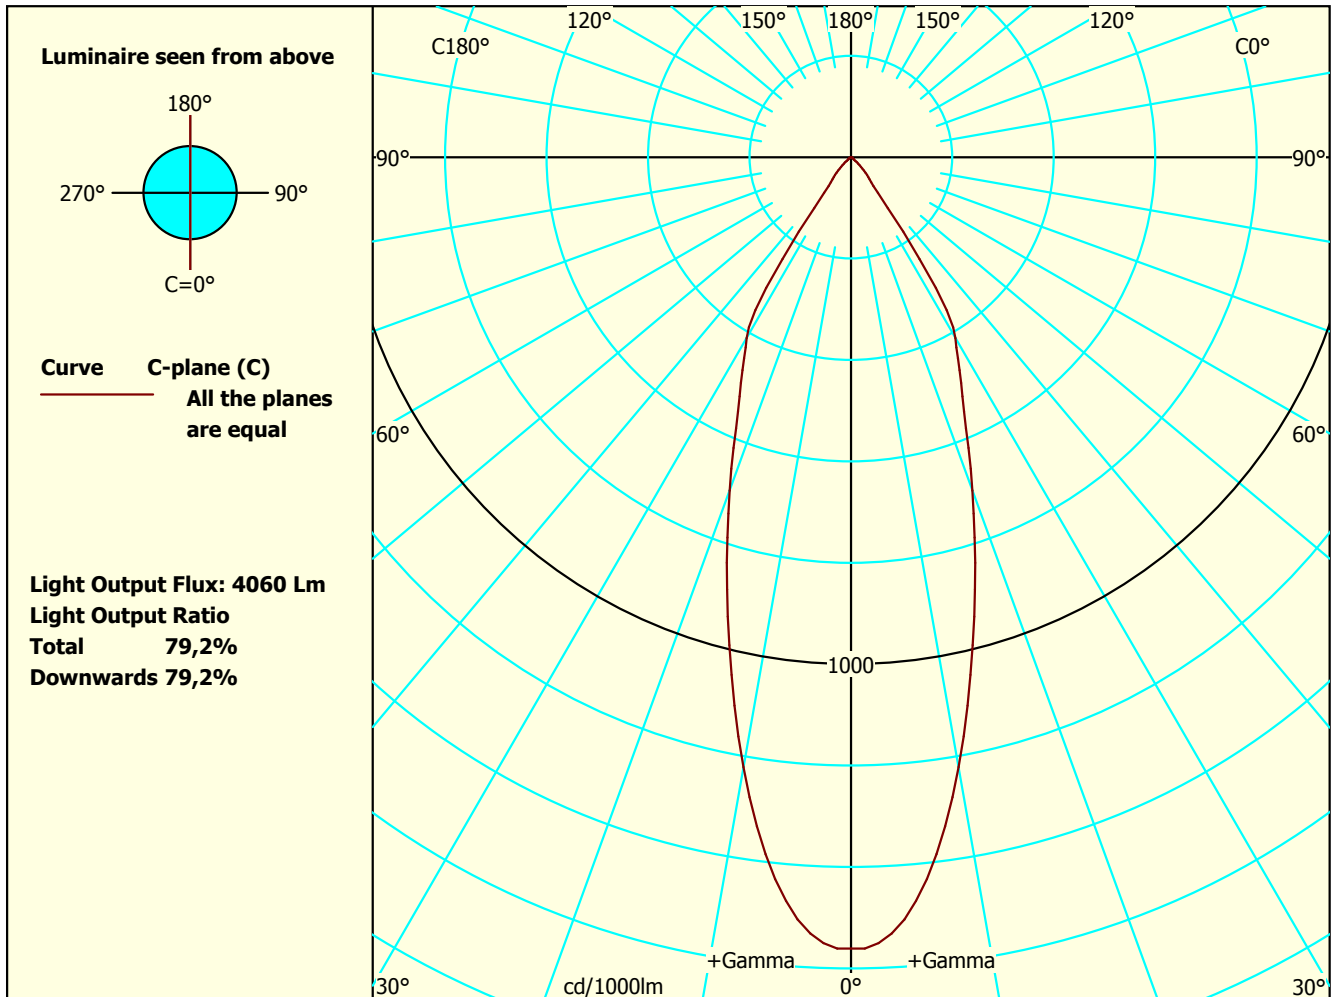

Focus Lighting AS

Luminaire: Turn_38grW_840

Type No.:

Test Report: VFR-180604-0120-MS

Date / name: 18-08-2020 - serial: 2316635689

Tilt-angle: 0°

Conv.factor: 1

File Name: Turn_38grW_840.ltd

Lightsources 1

Type: V18_40E4000-C-83_900mA

Total luminous flux: 5128 lm

Colour temp: 4000

CRI: 81.7

Watt total: 34,03 W

PhotoFiler/2010.10/EULumdat 1

Dimensions Luminous Physical

Length mm 166 180

Width (Circular=0) 0 0

Heigth C0° side 0 200

Heigth C90° end 0

Heigth C180° side 0

Heigth C270° end 0

Some part of the I-table and luminous flux is missing. Thus the output flux and ratios are uncertain.