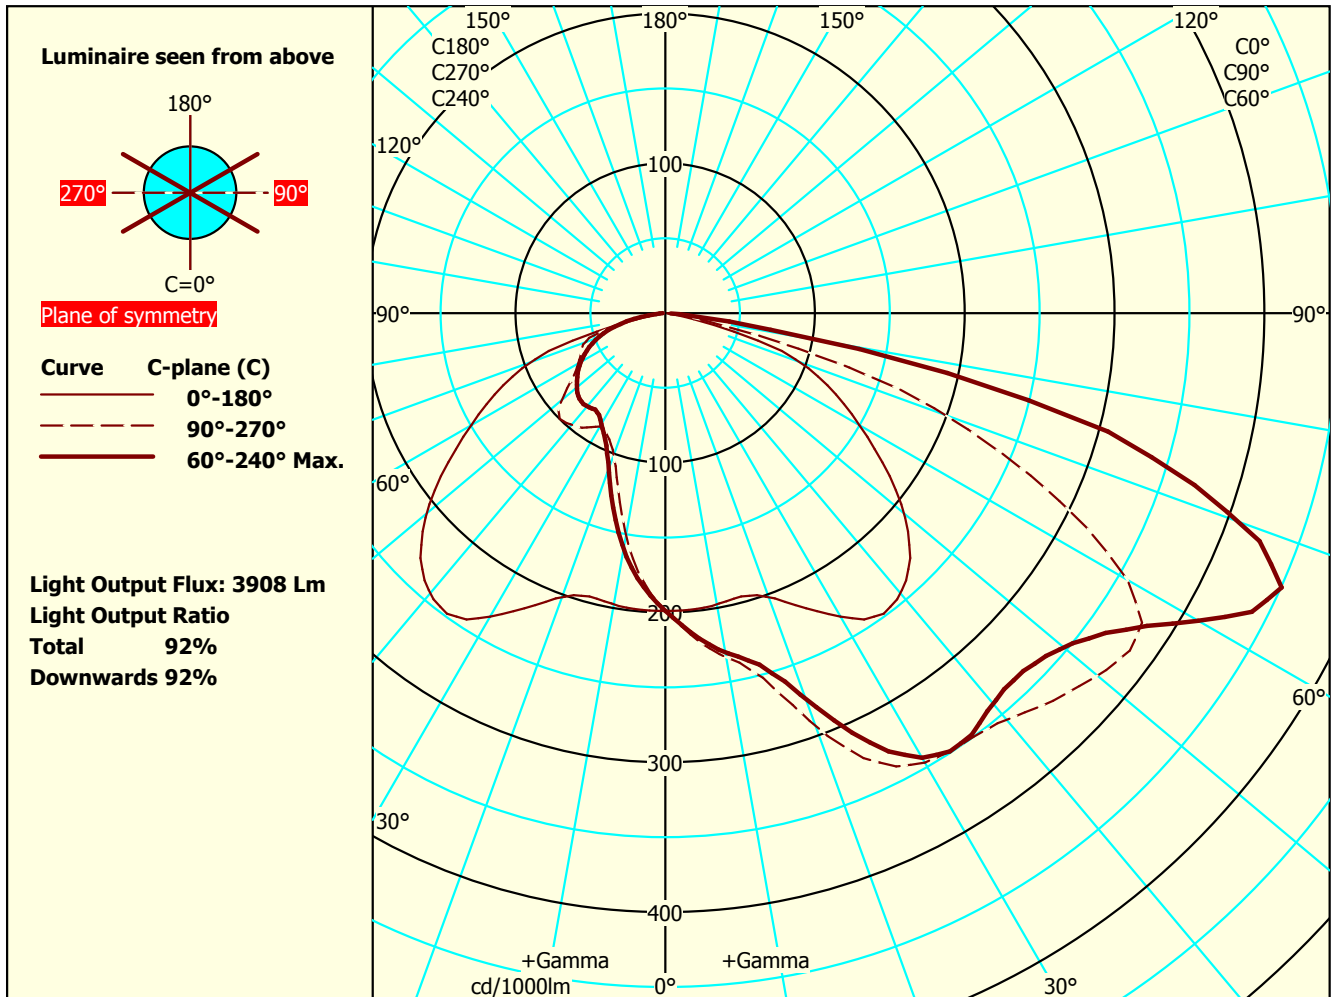

Focus Lighting

Luminaire: Peak_1xFFg5DA_T4_840
 Type No.:
 Test Report: VFR-200103-0131-MS
 Date / name: 22-06-2021 - serial: 2316635689
 Tilt-angle: 0°
 Conv.factor: 1
 File Name: Peak_1xFFg5DA_T4_840.ldt

Lightsources 1
 Type: FFg5DA_2x8/840_630mA
 Total luminous flux: 4246 lm
 Colour temp: 4000
 CRI: 80
 Watt total: 32,5 W

PhotoFiler/2010.10/EULumdat 1
 Dimensions Luminous Physical
 Length mm 370 380
 Width (Circular=0) 0 0
 Heigh C0° side 0 114
 Heigh C90° end 0
 Heigh C180° side 0
 Heigh C270° end 0

Some part of the I-table and luminous flux is missing. Thus the output flux and ratios are uncertain.