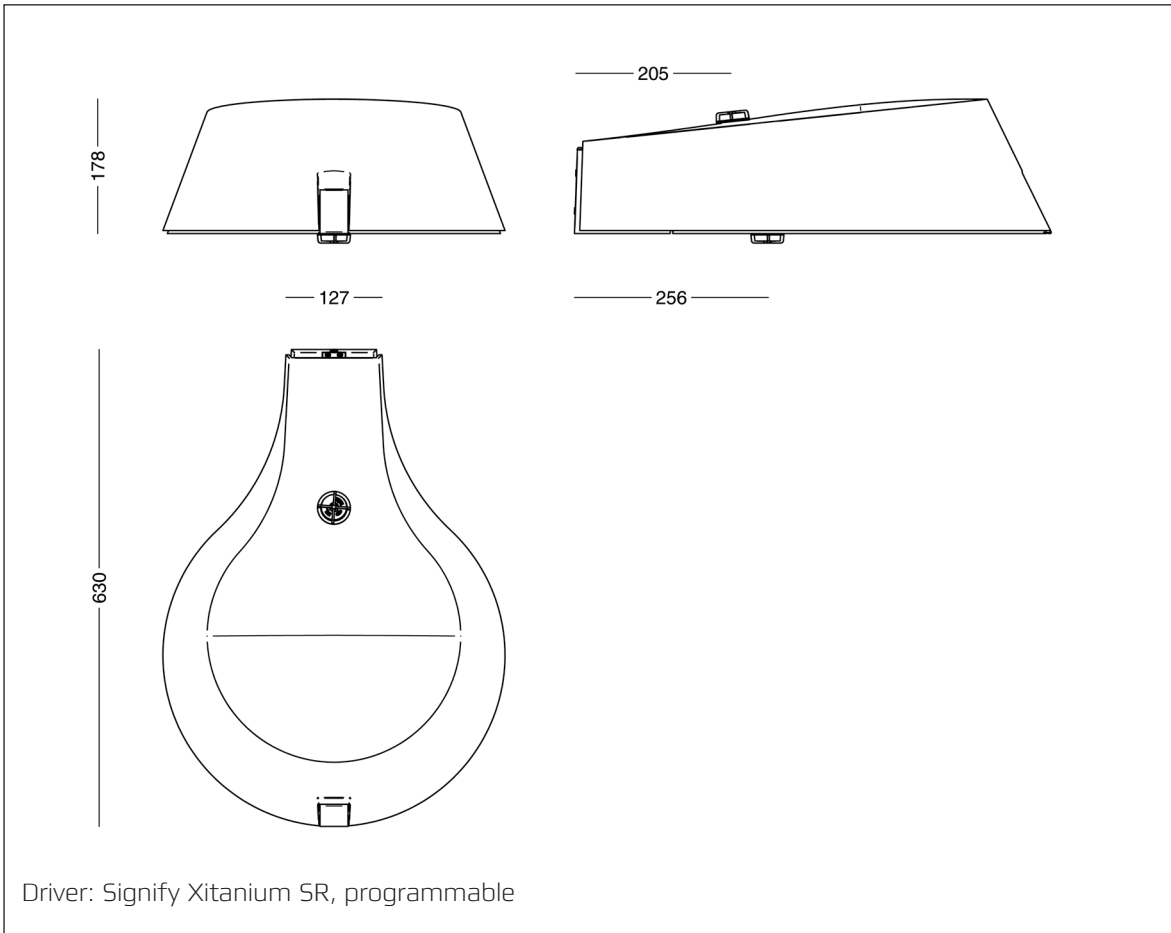

# Nyx 450 - SR socket - up/down

Design: Vilhelm Lauritzen Architects

Driver: Signify Xitanium SR, programmable