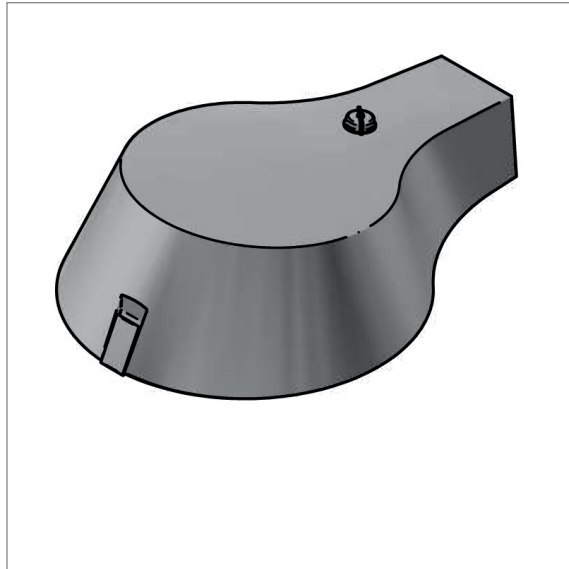

# Nyx 450 - SR socket - up/down

Design: Vilhelm Lauritzen Architects

Driver: Signify Xitanium SR, programmable