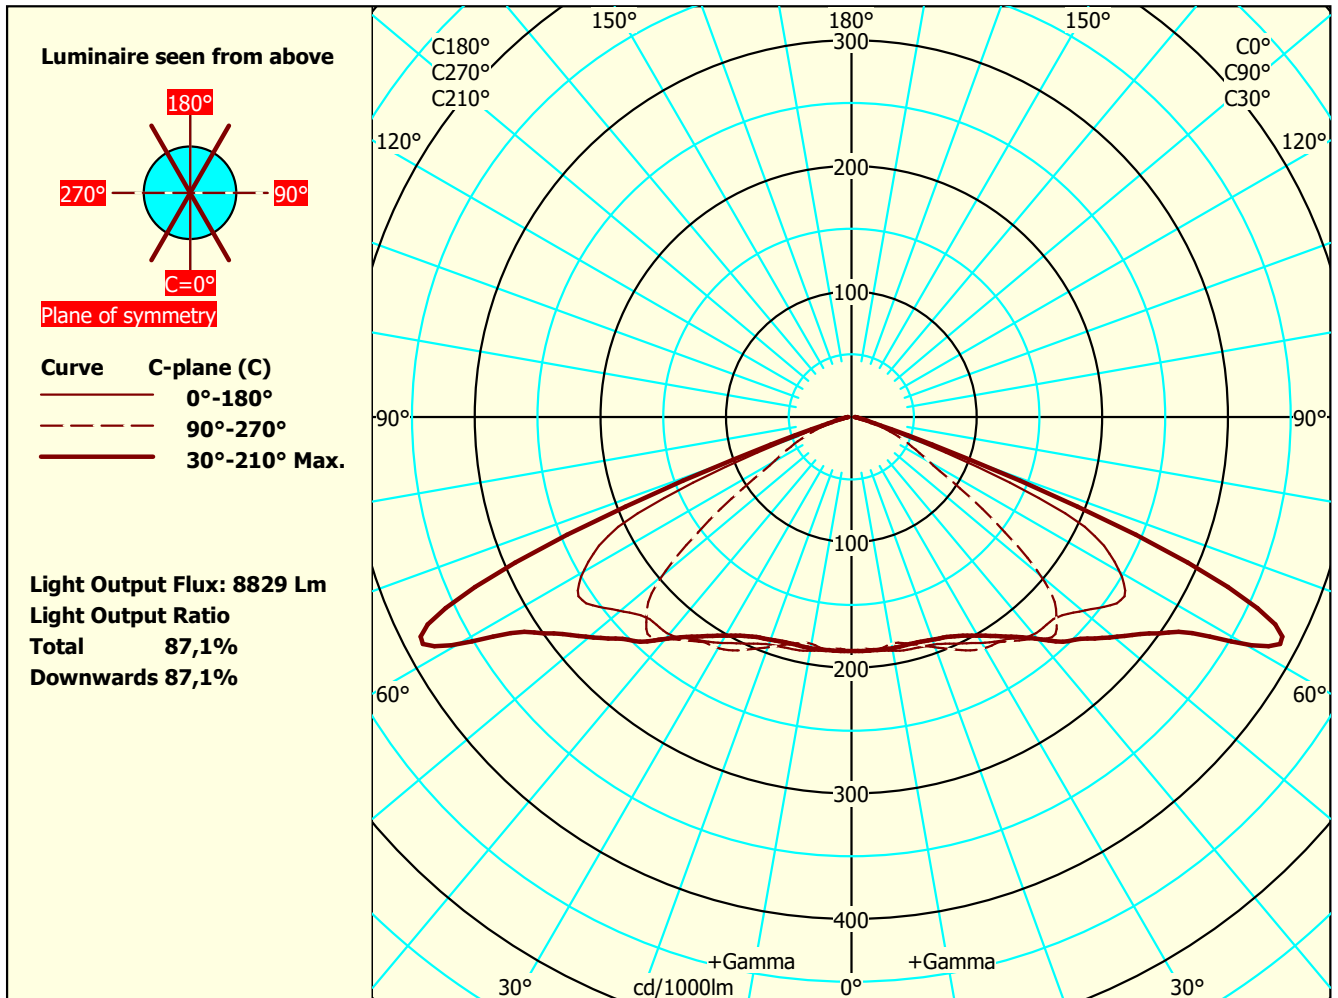

Focus Lighting AS

PhotoFiler/2013.12.0.2/EULumdat 1

Luminaire: Way_3xFFg5DA_MEW-sym_730

Lightsources 1

Dimensions Luminous Physical

Type No.:

Type: 3xFF2x6DA/730_630mA

Length mm 470 480

Test Report: VFR-181214-0274-MS

Total luminous flux: 10135 lm

Width (Circular=0) 0 0

Date / name: 29-06-2021 - serial: 2316635689 sensor:

Colour temp: 3000

Heigth C0° side 36 240

3060857322

CRI: 73.8

Heigth C90° end 36

Tilt-angle: 0°

Watt total: 69,9 W

Heigth C180° side 36

Conv.factor: 1

Heigth C270° end 36

File Name: Way_3xFFg5DA_MEW-sym_730.ldt

Some part of the I-table and luminous flux is missing. Thus the output flux and ratios are uncertain.